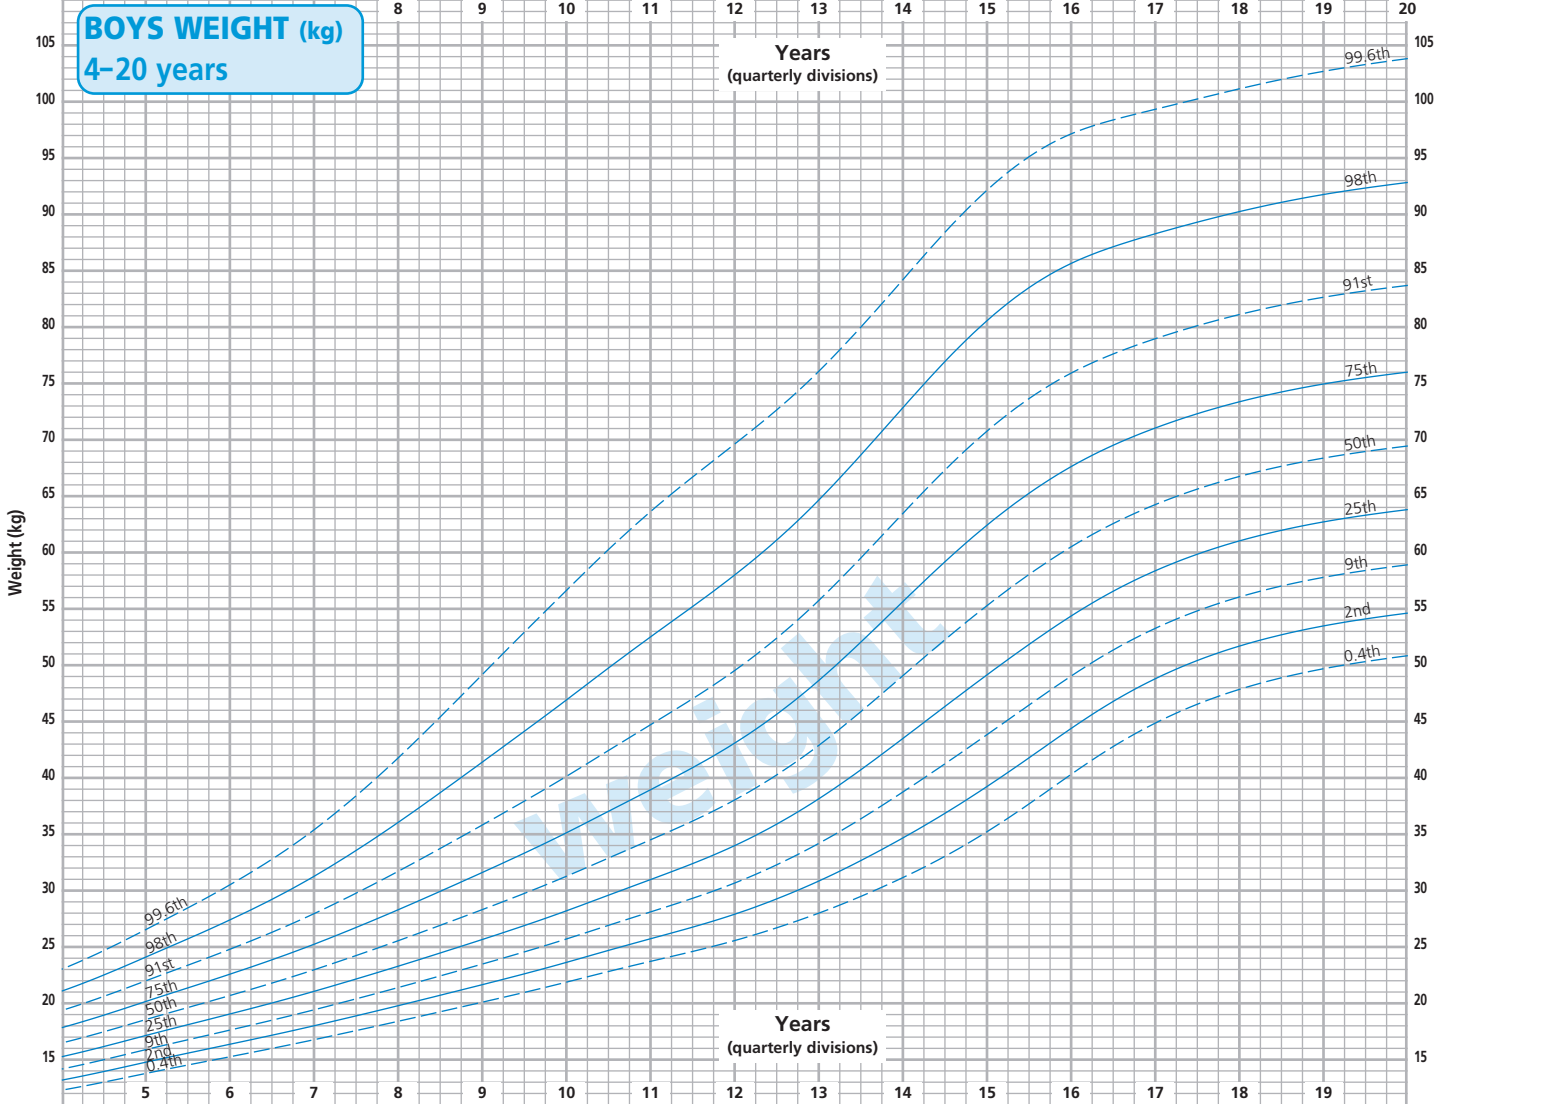

# BOYS HEIGHT (cm) 4-20 years

# BOYS WEIGHT (kg) 4-20 years

Years  
(quarterly divisions)

Years  
(quarterly divisions)