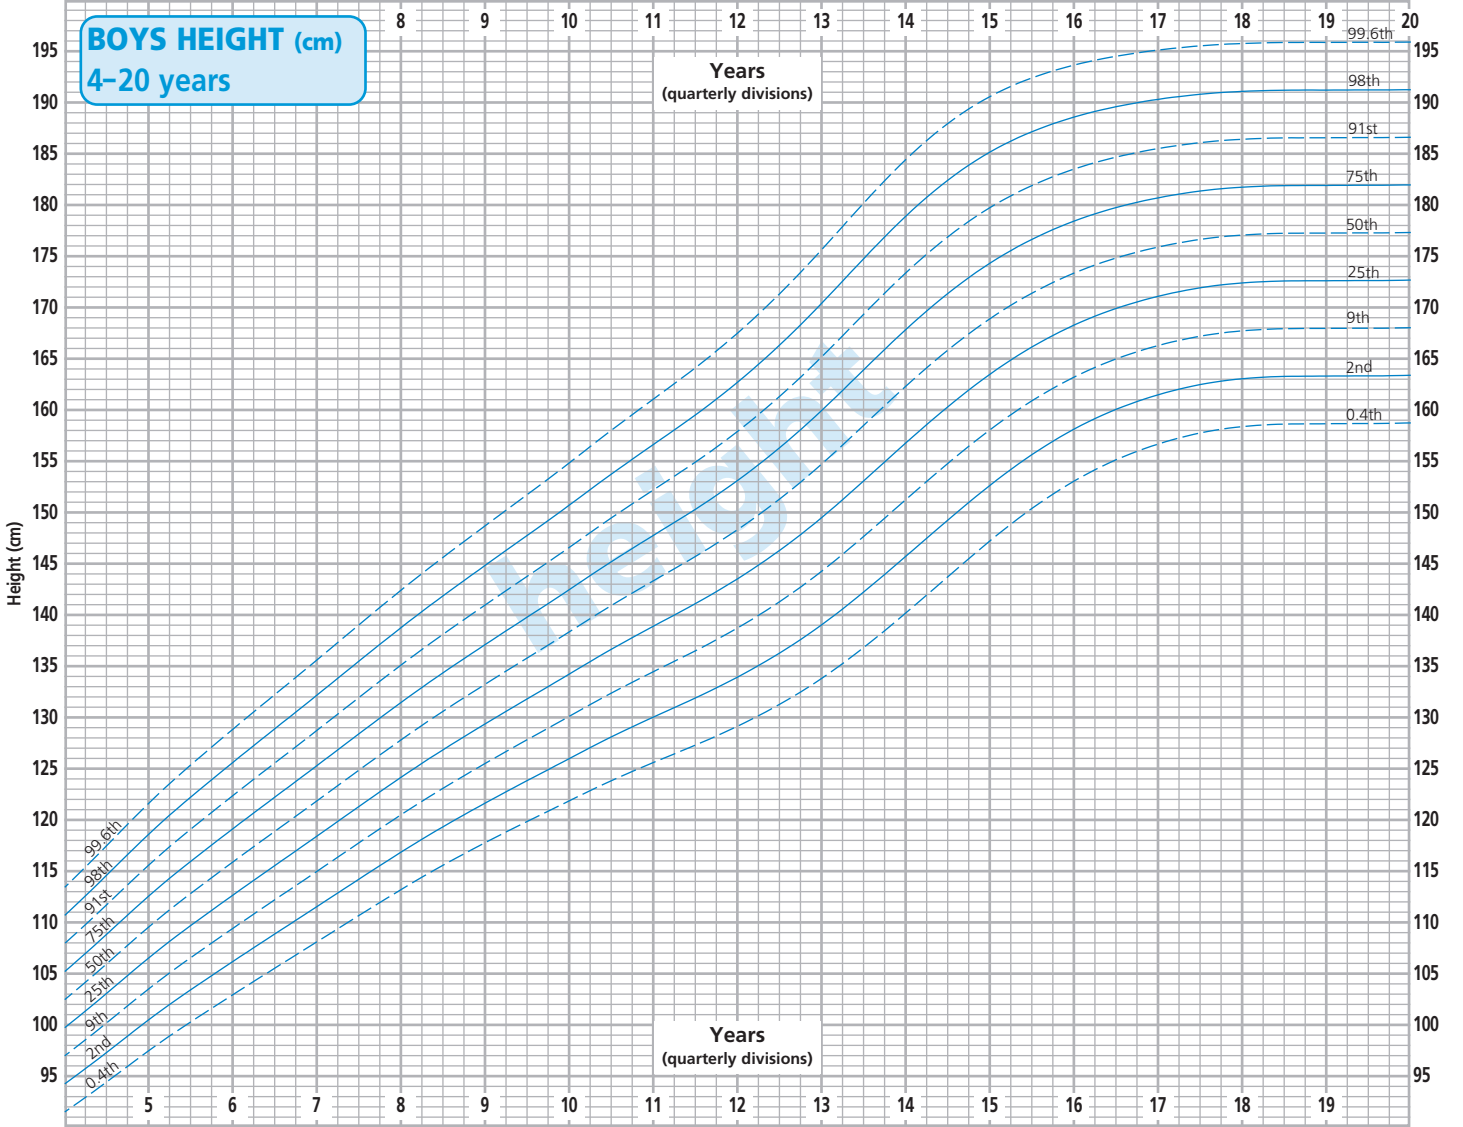

# BOYS HEIGHT (cm) 4-20 years

# BOYS WEIGHT (kg) 4-20 years

Years  
(quarterly divisions)

Years  
(quarterly divisions)